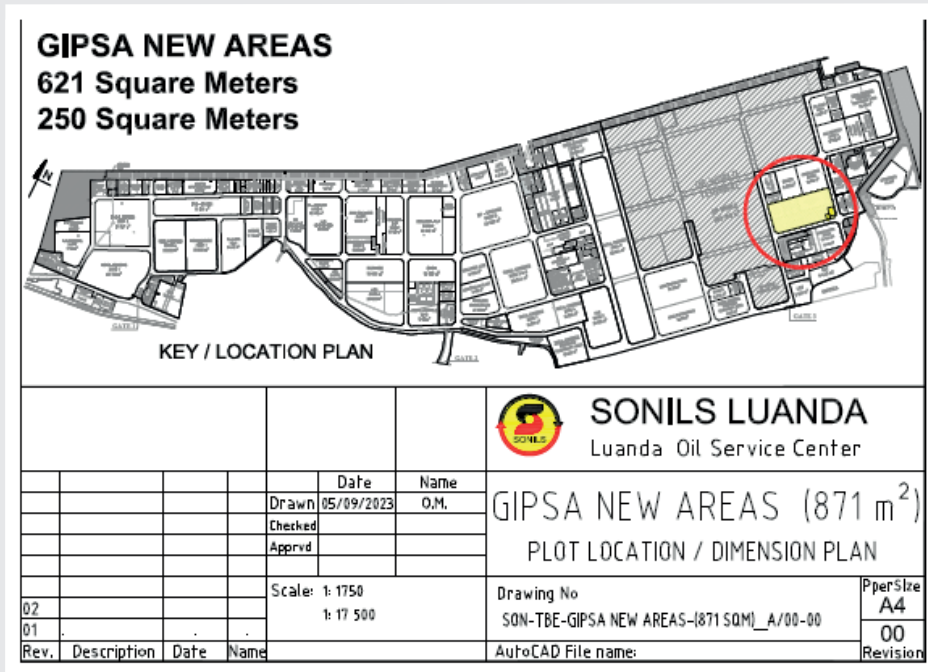

Our manpower services go beyond recruitment, offering comprehensive end-to-end solutions.

DRILLING SERVICES DOWN HOLE TOOLS RENTAL

WIRE LINE UNIT AND MAST RENTAL

WIRE LINE UNIT

MAST

SONILS BASE

At the Sonils Base, GIPSA SA maintains a Yard and Warehouse facility. This strategic presence not only grants us enhanced oversight over equipment storage but also fosters proximity to our customers and partners, thereby boosting the efficiency and productivity of our operations.